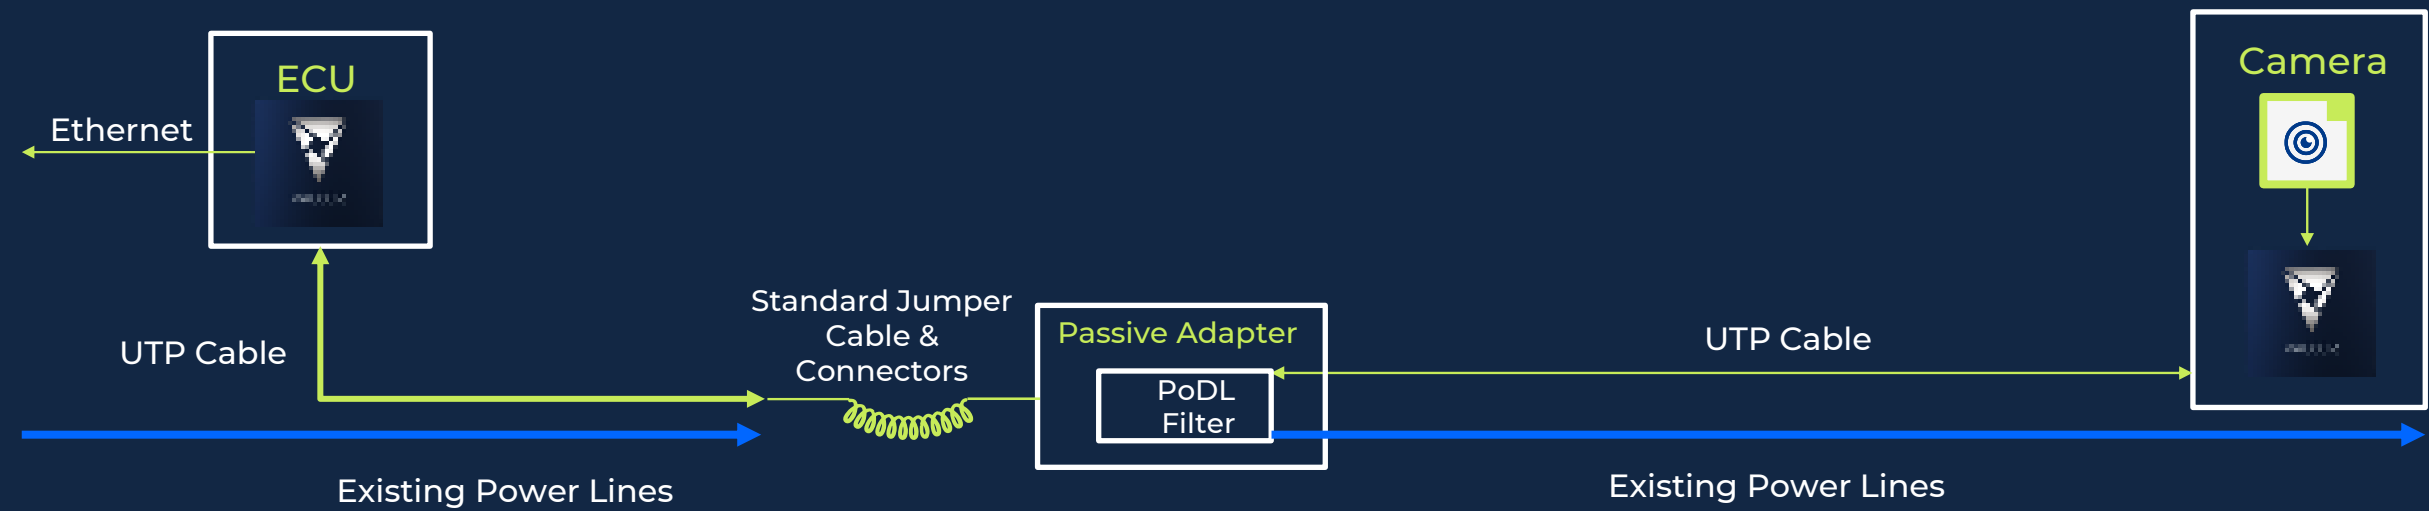

Unprecedented Visibility for Trucking

Distance

Modular Connectivity

Robustness

Rear-View Visibility

4SEE PROXIMITY SENSING

Surround View *Visibility*

- Asymmetric connectivity
- Link reaching up to 40m at 4Gbps or 15m at 8Gbps

- Symmetric connectivity
- Link reaching up to 40m at 250Mbps/250Mbps or 15m at 2Gbps/2Gbps
- Capable of operating over the truck's standard jumper cable and UTP cabling
- Added benefit: Sensor & actuator aggregation