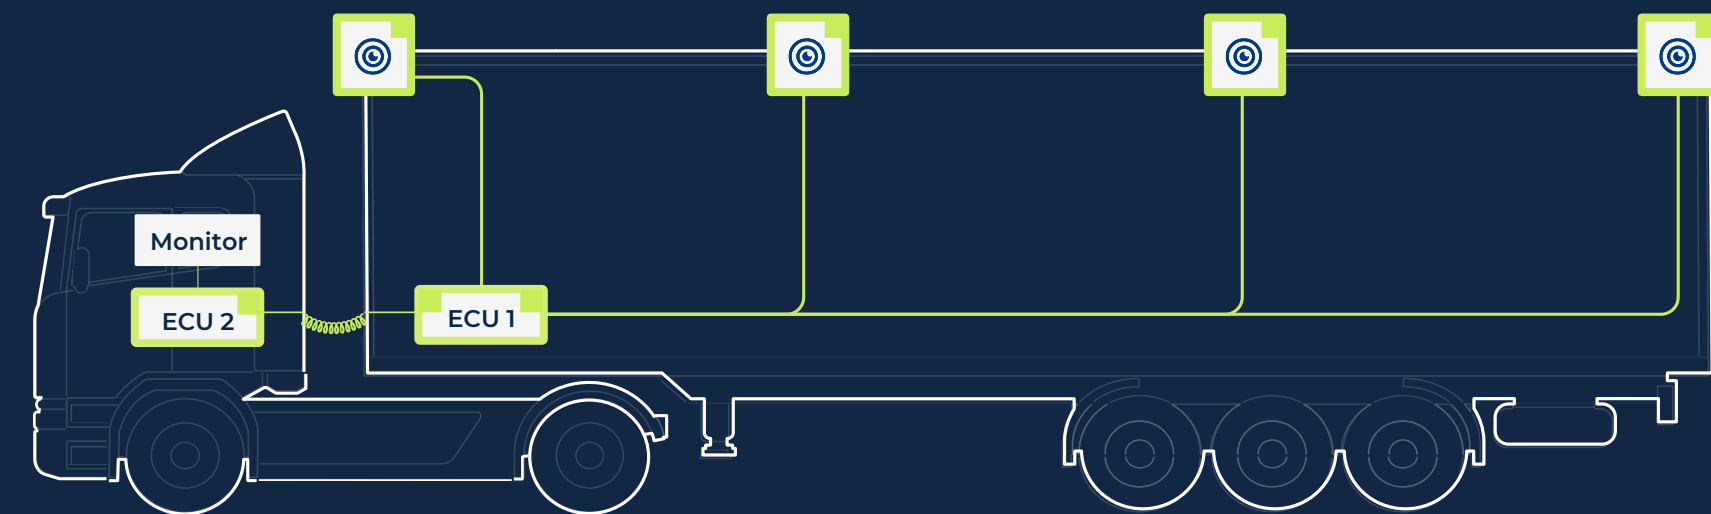

Unprecedented Visibility for Trucking

Distance

Modular Connectivity

Robustness

Rear-View Visibility

4SEE PROXIMITY SENSING

Surround View *Visibility*

- Asymmetric connectivity
- Link reaching up to 40m at 4Gbps or 15m at 8Gbps

- Symmetric connectivity
- Link reaching up to 40m at 250Mbps/250Mbps or 15m at 2Gbps/2Gbps
- Capable of operating over the truck's standard jumper cable and UTP cabling
- Added benefit: Sensor & actuator aggregation