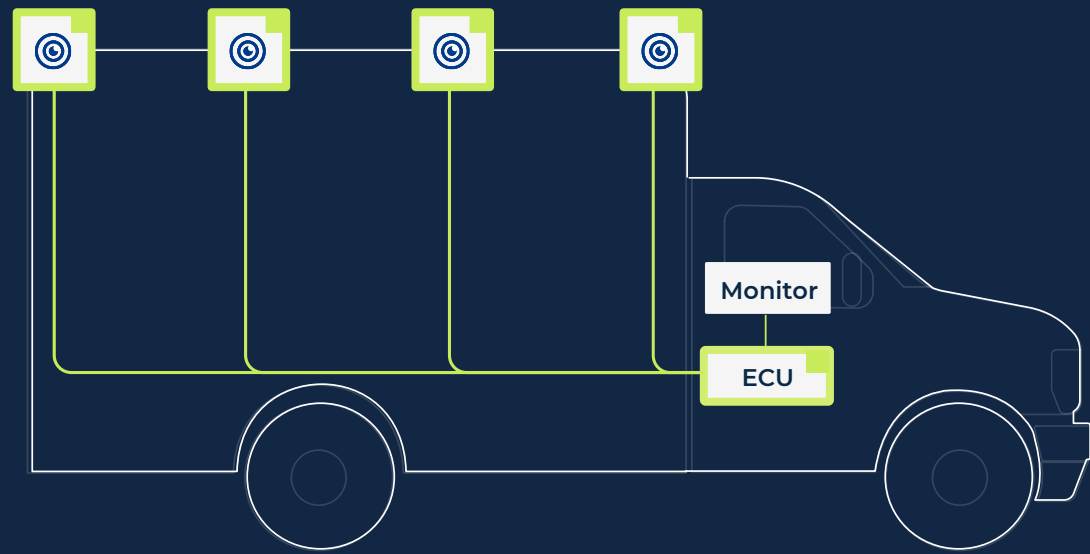

Unprecedented Visibility for Trucking

Distance

Modular Connectivity

Robustness

Rear-View Visibility

4SEE PROXIMITY SENSING

Surround View *Visibility*

- Asymmetric connectivity
- Link reaching up to 40m at 4Gbps or 15m at 8Gbps

- Symmetric connectivity
- Link reaching up to 40m at 250Mbps/250Mbps or 15m at 2Gbps/2Gbps
- Capable of operating over the truck's standard jumper cable and UTP cabling
- Added benefit: Sensor & actuator aggregation