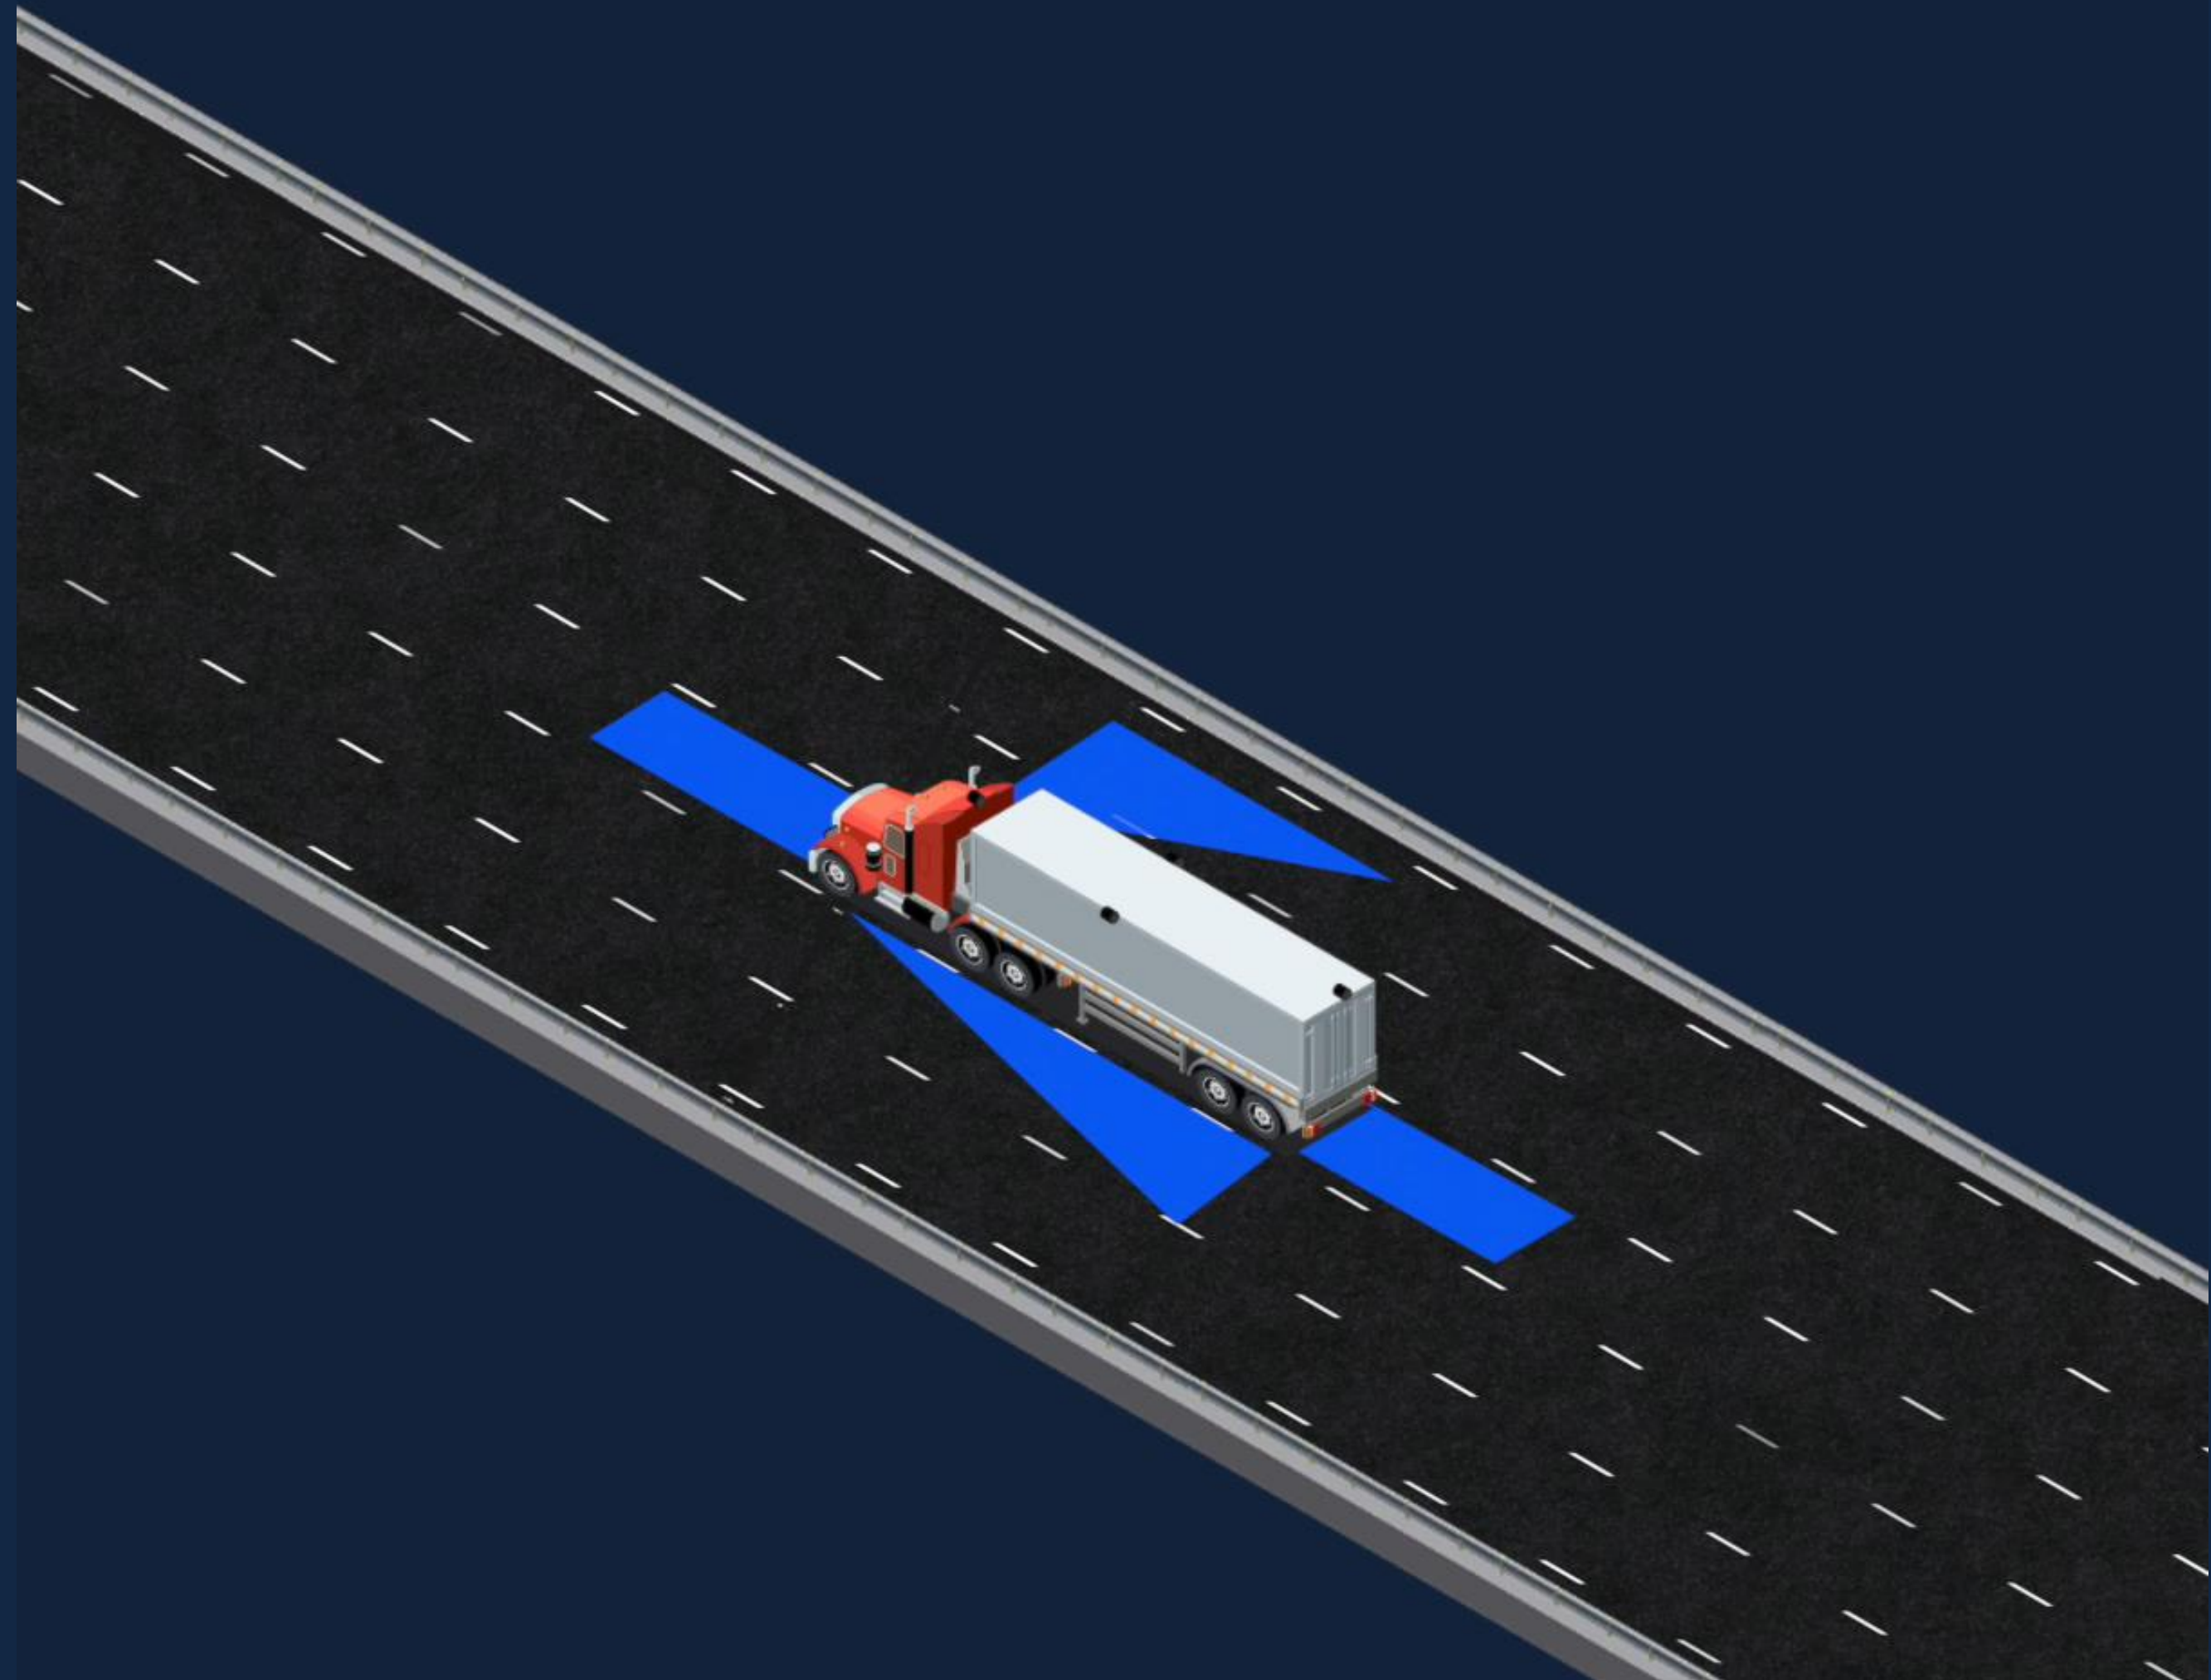

Unprecedented Visibility for Trucking

Distance

Modular Connectivity

Robustness

Rear-View Visibility

4SEE PROXIMITY SENSING

Surround View *Visibility*

- Asymmetric connectivity
- Link reaching up to 40m at 4Gbps or 15m at 8Gbps

- Symmetric connectivity
- Link reaching up to 40m at 250Mbps/250Mbps or 15m at 2Gbps/2Gbps
- Capable of operating over the truck's standard jumper cable and UTP cabling
- Added benefit: Sensor & actuator aggregation