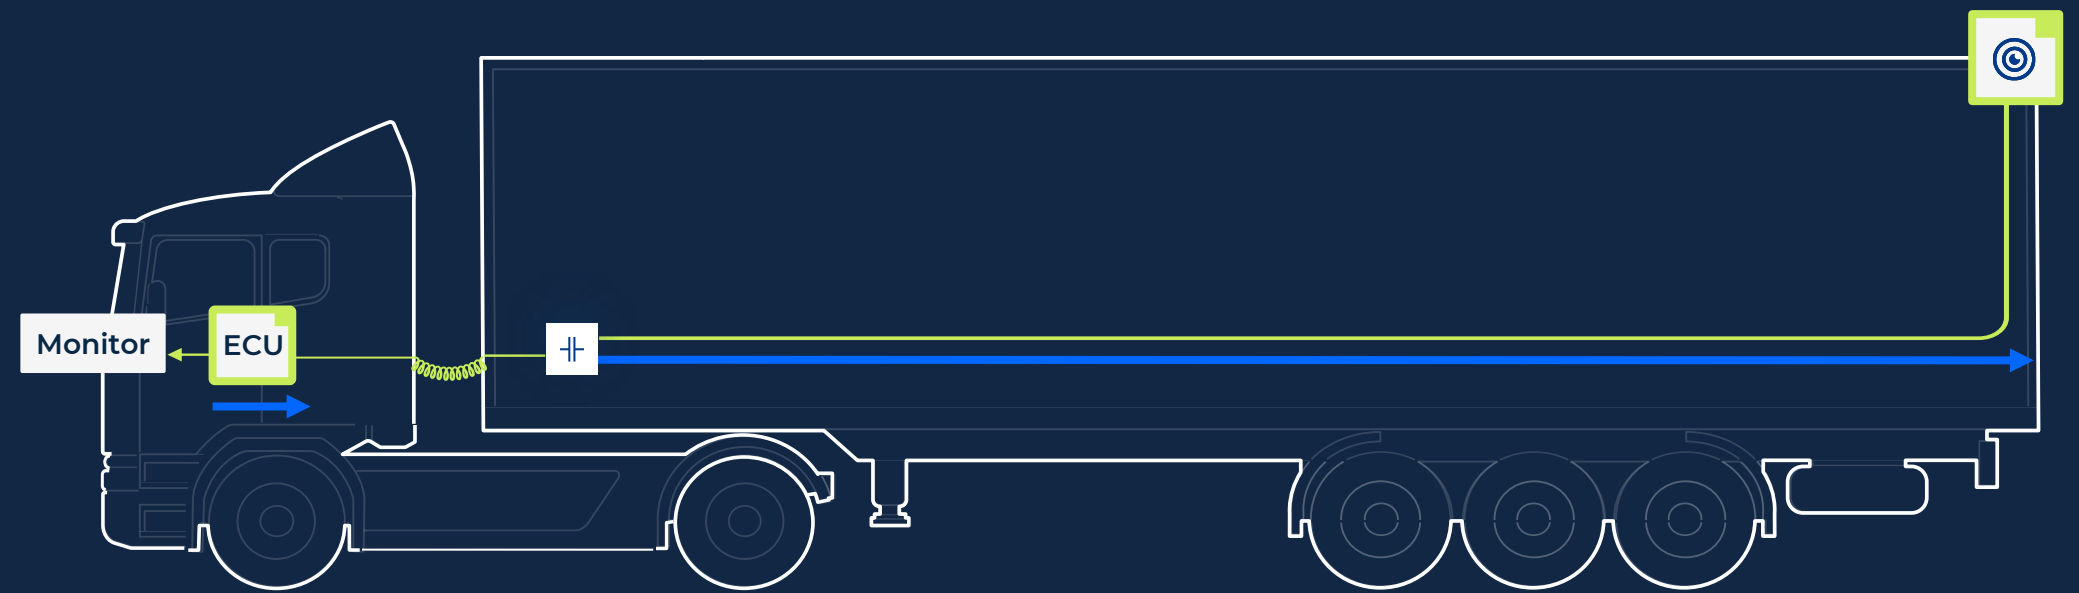

Unprecedented Visibility for Trucking

Distance

Modular Connectivity

Robustness

Rear-View Visibility

4SEE PROXIMITY SENSING

Surround View *Visibility*

- Asymmetric connectivity
- Link reaching up to 40m at 4Gbps or 15m at 8Gbps

- Symmetric connectivity
- Link reaching up to 40m at 250Mbps/250Mbps or 15m at 2Gbps/2Gbps
- Capable of operating over the truck's standard jumper cable and UTP cabling
- Added benefit: Sensor & actuator aggregation